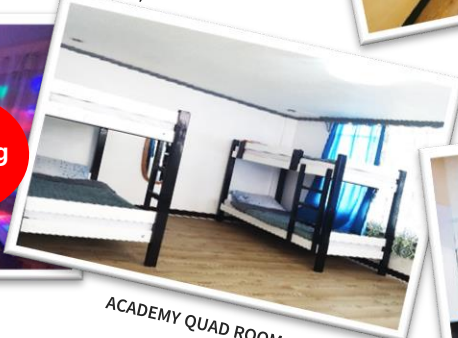

ACADEMY TWIN ROOM 3F~4F

ACADEMY Triple ROOM 3F~4F

ACADEMY RECEPTION 2F

ACADEMY GROUP CLASSROOM 5F

SELF STUDY Area 5F

ACADEMY GROUP CLASSROOM 5F

ACADEMY LOUNGE 5F

24 HOURS SECURE SYSTEM

1F

GYM 1F (Until 20:30)

ACADEMY SINGLE ROOM 1F

EACH ROOM TOILET

ACADEMY Karaoke ROOM B1

Let's sing

ACADEMY QUAD ROOM 1F

EACH ROOM TABLE